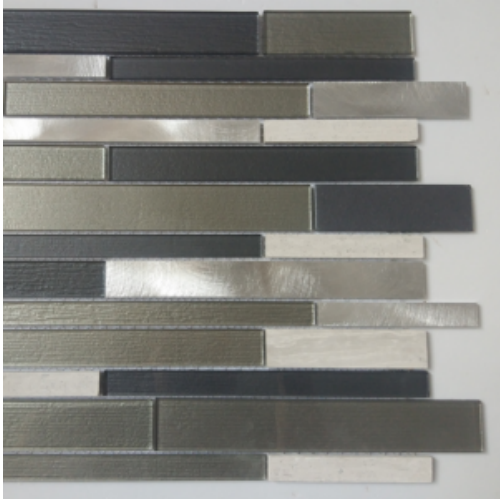

**MOSAIC TILE PREMIUM STONE METAL AND GLASS MOSAIC (03) (10 SHEETS/BOX)**

**SKU:** 7011

**Price:** \$71.49

**Stock:** In stock

1

**PRODUCT DESCRIPTION**

Premium Stone Metal and Glass Mosaic Backslash  
22 sheets per case (12in x 12in Sheets)