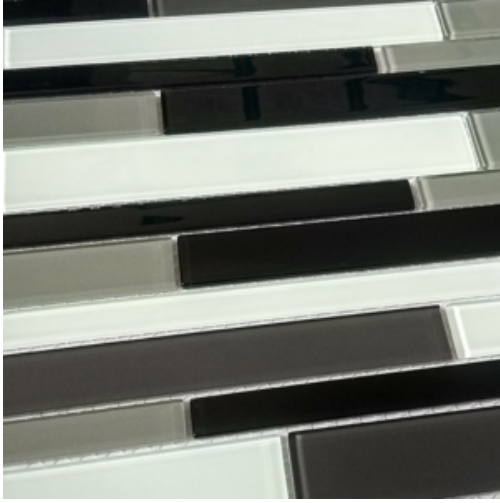

**MOSAIC TILE GREY GREEN GLASS MOSAIC BRICK(02) 12IN X 12IN (22 SHEETS/BOX)**

**SKU:** 104100

**Price:** \$84.77

**Stock:** N/A

1

**PRODUCT DESCRIPTION**

ExpM Wall Tile 22 Pieces Glass Mosaic Brick 12in x 12in