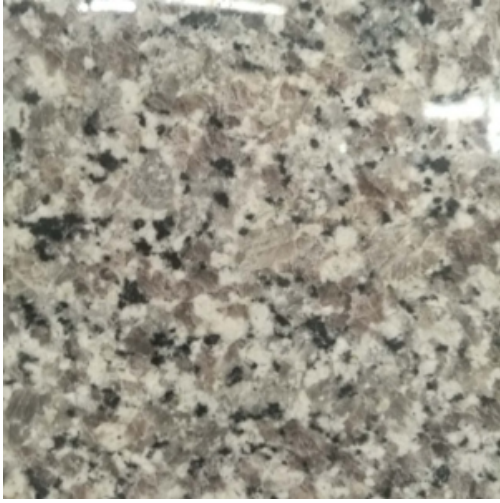

GRANITE BACKSPLASH (SWAN WHITE)

SKU: 17004

Price: \$31.77

Stock: In stock

ADDITIONAL INFORMATION

Type Counter Top, Bar Top, Back Splash

PRODUCT DESCRIPTION

Granite (Swan White)

ADDITIONAL INFORMATION

Type

Counter Top, Bar Top, Back Splash